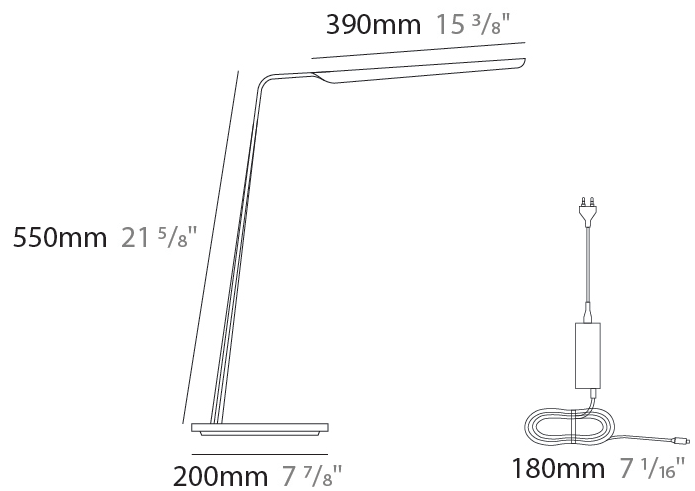

PROJECT	_____
TYPE	_____
SPECIFIER	_____
QUANTITY	_____
DATE	_____

SWAN PORTABLE

D74008- _____ - _____

base number   Color   Finish
_____   Temperature   Options

1. To build a product code in our configurator select the specify button on the base model # product page
2. To build a manual product code on this datasheet choose from the options listed below in blue font and add the suffix to the base model #

GENERAL

Series: Swan
Brand: Tunto
Division: Design
Mounting Type: Portable
Mounting Location: Table
Subcategory: Table

PHYSICAL

Shape: Abstract
Length (mm): 390
Length (in): 15 ³/₈
Height (mm): 550
Height (in): 21 ⁵/₈
Light Distribution: Direct
Fixture Finish: WAL / ASH / OAK / BLK / WHI
Fixture Material: Wood
Cable Details: 180mm / 70.87" cord and plug

ELECTRICAL

Lamp Type: LED
Input Wattage (W): 20
Dimming: Touch Dimming
Driver Location: Inline Transformer Plug
Input Voltage (V): 120

LED

Color Temperature (°K): 2700 / 3000
Max. Delivered Lumen (lm): 660 - 1090
CRI: >93 CRI
Lamp Life (hrs): 50000

OPTICAL

RATINGS AND CERTIFICATIONS

Certified By: Certified for North American Standards
IP rating: IP20